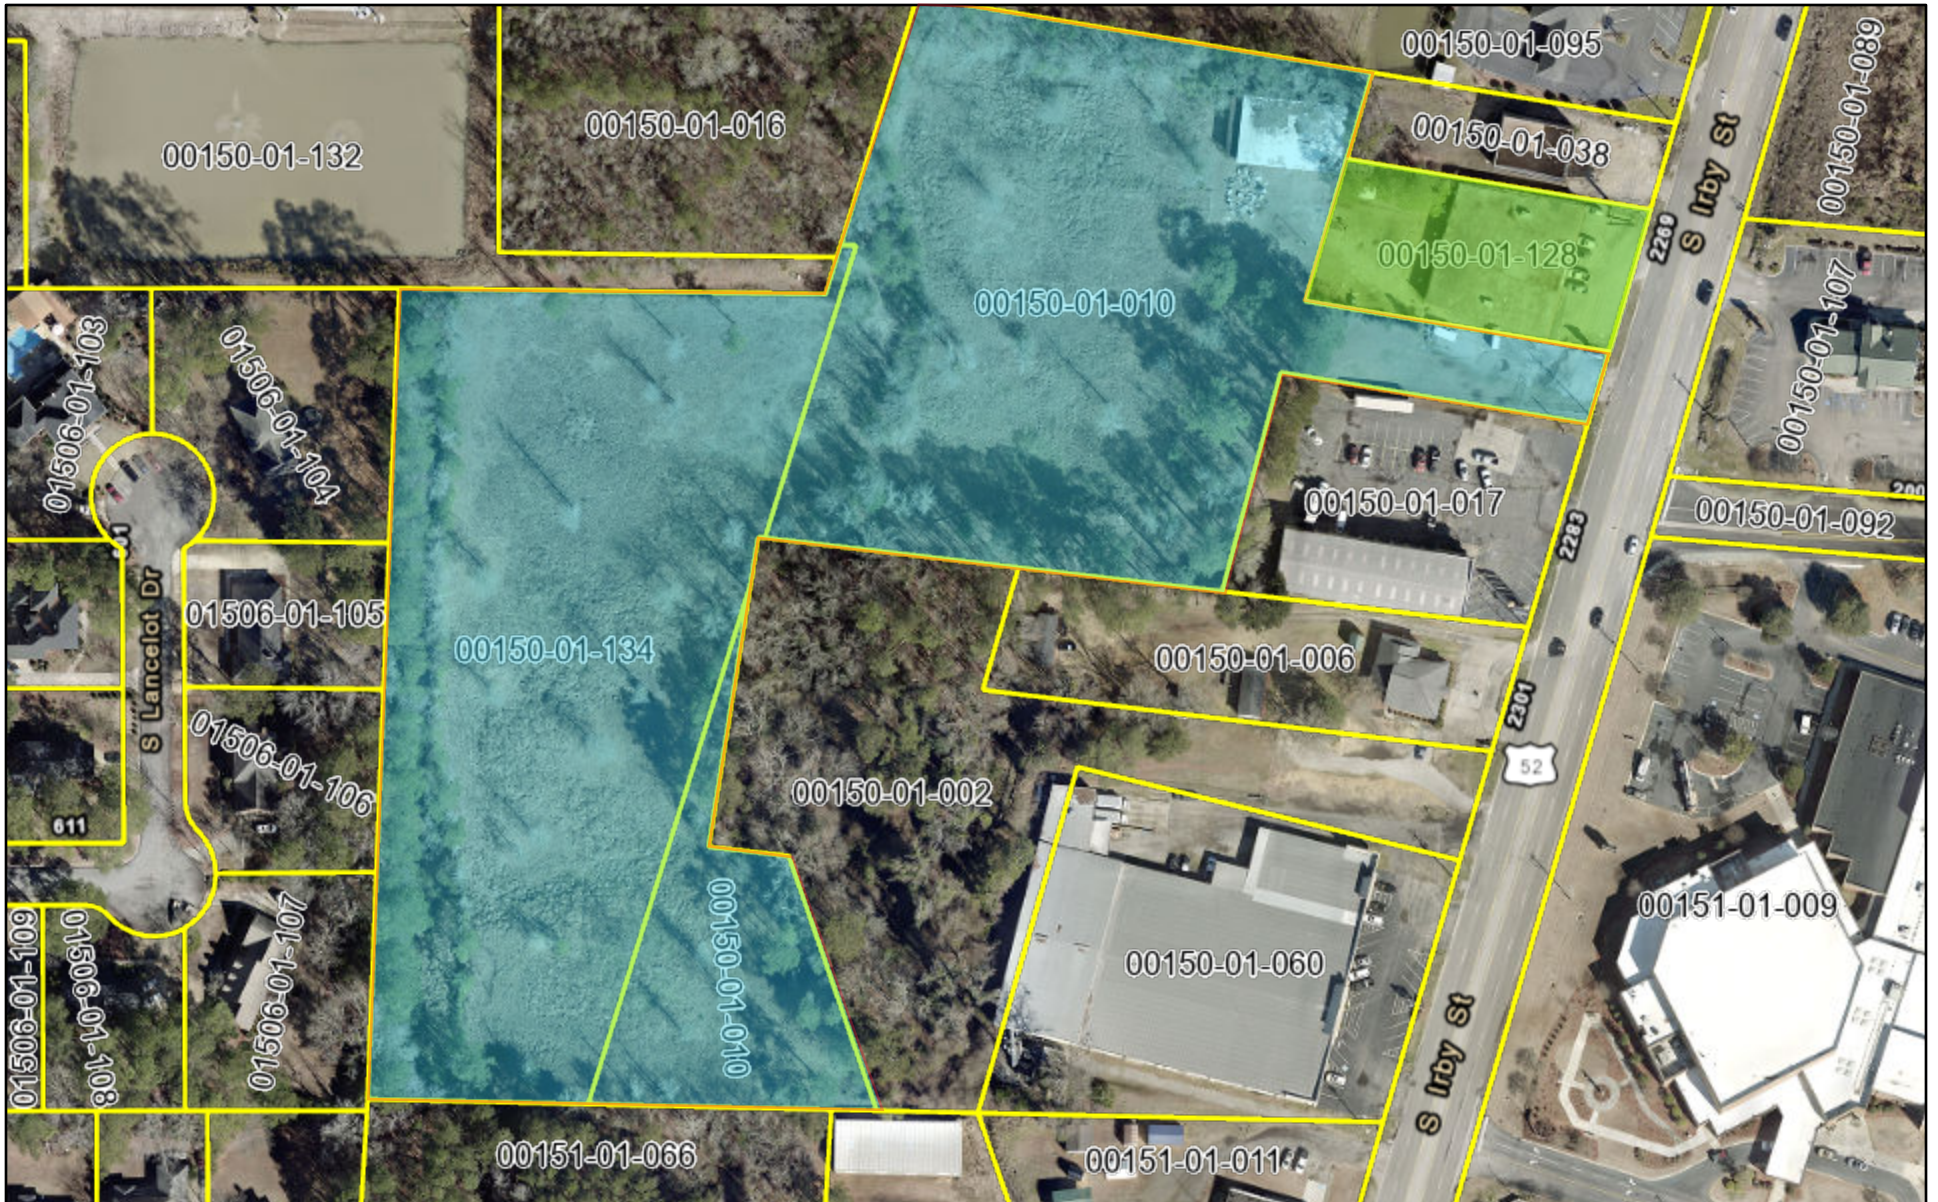

ArcGIS Web Map

10/4/2021, 1:55:25 PM

World Transportation

9.04 AC Site

1:2,257

County of Florence, State of North Carolina DOT, Esri, HERE, IPC

Powell Group
2021 Powell Group